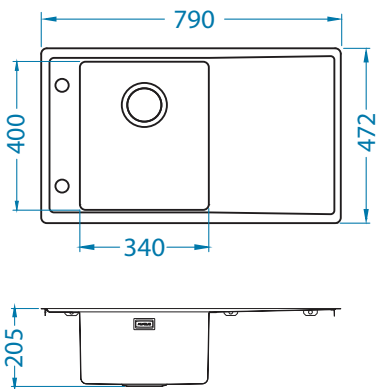

STRICTO 10

Size: 790 x 472 mm
 Bowl dimensions: 340 x 400 x 205 mm
 Cabinet size: 500 mm

Surface	Code	Type	Waste	Ø 35 mm	Installation	Packaging
KMB	1124359	left	3 1/2"	2x	FS	carton
KMB	1124361	right	3 1/2"	2x	FS	carton

KMB - satin bowl, brushed surface

- modern design
- clean lines and smooth surfaces make it perfect to fit the sink to every kitchen style
- sink bowls are made of high-grade stainless steel CrNi 18/10 (AISI 304)
- the bowl radius of 15 mm
- above-average large bowl
- flat mount inset (S) or flush mount inset (F)
- enclosed Pop-up siphon
- aesthetically concealed overflow
- prefabricated holes fi 35 mm for the installation of the mixer tap and Pop-up siphon
- round waste outlet - fi 90 mm
- above-average soundproofing