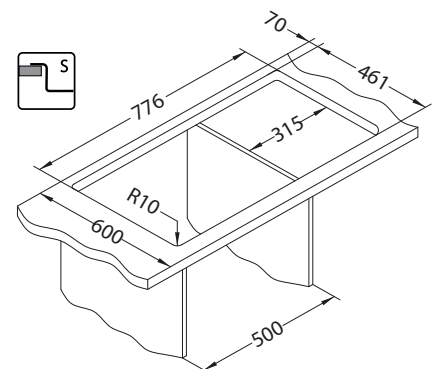

STRICTO 10

Size: 790 x 472 mm
 Bowl dimensions: 340 x 400 x 205 mm
 Cabinet size: 500 mm

Surface	Code	Type	Waste	Ø 35 mm	Installation	Packaging
KMB	1124359	left	3 1/2"	2x	FS	carton
KMB	1124361	right	3 1/2"	2x	FS	carton

KMB - satin bowl, brushed surface

- modern design
- clean lines and smooth surfaces make it perfect to fit the sink to every kitchen style
- sink bowls are made of high-grade stainless steel CrNi 18/10 (AISI 304)
- the bowl radius of 15 mm
- above-average large bowl
- flat mount inset (S) or flush mount inset (F)
- enclosed Pop-up siphon
- aesthetically concealed overflow
- prefabricated holes fi 35 mm for the installation of the mixer tap and Pop-up siphon
- round waste outlet - fi 90 mm
- above-average soundproofing