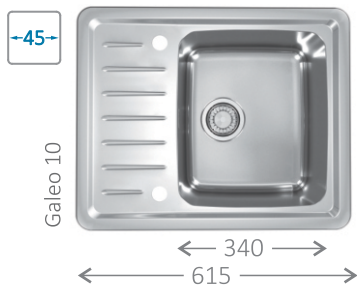

GALEO

available
JUNE 2019!

Galeo 10

original drainer surface design

reversible models

bowl **radius 40 mm** – a great compromise of elegance and functionality
above average **large and deep bowl – 190 mm**

round waste outlet – 3^{1/2}"

Pop-Up draining system – enables remote water-draining management

aesthetically concealed overflow

aesthetically hidden outlet

Galeo 20

Galeo 30

Galeo family is designed to fit into every style and size of the kitchen. We combined the clean, modern teardrop-design of the drainer surface with spacious bowls. 40 mm bowl radius is a great compromise of straight modern lines and soft edges that allow an easy cleaning. An optimal bowl radius has been combined with great depth and ended up in a huge
Galeo models are available in 3 dimensions with 3 different bowl sizes – from large to extra large.