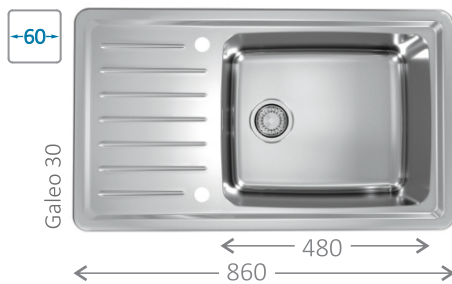

GALEO

available
JUNE 2019!

Galeo 10

original drainer surface design

reversible models

bowl **radius 40 mm** – a great compromise of elegance and functionality
above average **large and deep bowl – 190 mm**

round waste outlet – 3^{1/2}"

Pop-Up draining system – enables remote water-draining management

aesthetically concealed overflow

aesthetically hidden outlet

Galeo 20

Galeo 30

Galeo family is designed to fit into every style and size of the kitchen. We combined the clean, modern teardrop-design of the drainer surface with spacious bowls. 40 mm bowl radius is a great compromise of straight modern lines and soft edges that allow an easy cleaning. An optimal bowl radius has been combined with great depth and ended up in a huge
Galeo models are available in 3 dimensions with 3 different bowl sizes – from large to extra large.